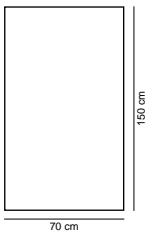

TPB tech®
PETRUS GREY

TPB tech®
BLACK SELENE

TPB tech®
TITANIUM

TPB tech®
TERRA MATER

TPB tech® Finishes & Colors

3 Formatos máximos de
TPB tech®
(3 maximum sizes available)

TPB tech®
CALACATTA