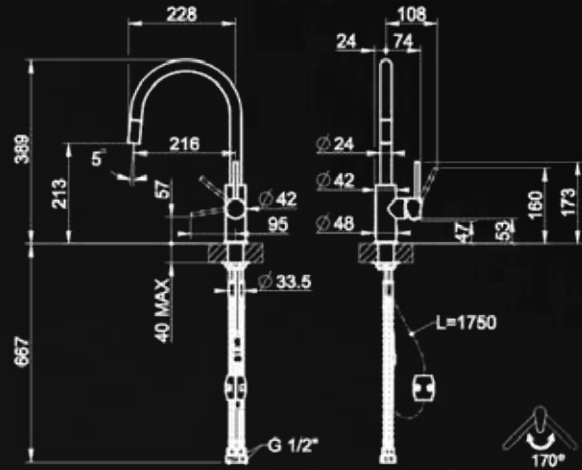

32

CHROME

BRUSHED NICKEL (BN)

TECHNOLOGY FOR THE KITCHEN

20573
20573BN

- Sink mixer swivelling spout and pull-out single jet spray
- Mixer hole 33.5 mm
- Rotation spout 170°
- Cartridge diameter Ø 35 mm
- WELS rating: 5 Star, 6.0L/min
- WELS Registration #T25408