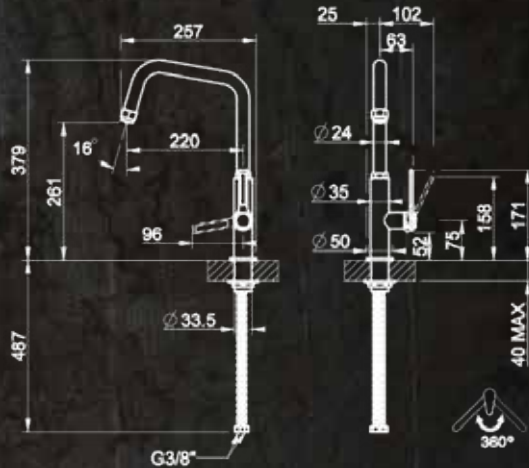

60051

- 60051BN
- 60051B
- 60051BMB
- 60051COB