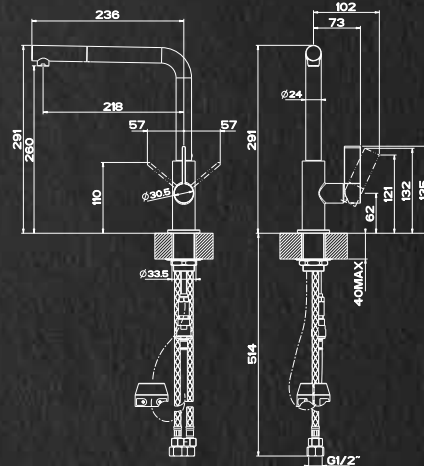

- Sink mixer swivelling spout and pull-out single jet spray
- Mixer hole 33.5mm
- Rotation spout 360°
- Cartridge diameter Ø 25 mm
- WELS rating: 4 Star, 7.5L/min
- WELS Registration #T25575

CHROME

BRUSHED NICKEL
(BN)

CHROME/
BLACK

CHROME/
WHITE

17051

17051BN
 17051 chrome/white
 17051 chrome/black

- Sink mixer swivelling spout
- Mixer hole 33.5mm
- Rotation spout 360°
- Cartridge diameter Ø 25 mm
- WELS rating: 4 Star, 7.5L/min
- WELS Registration #T25426

17053

17053BN
 17053 chrome/white
 17053 chrome/black

- Sink mixer swivelling spout with pull out
- Mixer hole 33.5mm
- Rotation spout 360°
- Cartridge diameter Ø 25 mm
- WELS rating: 5 Star, 6.0L/min
- WELS Registration #T25477