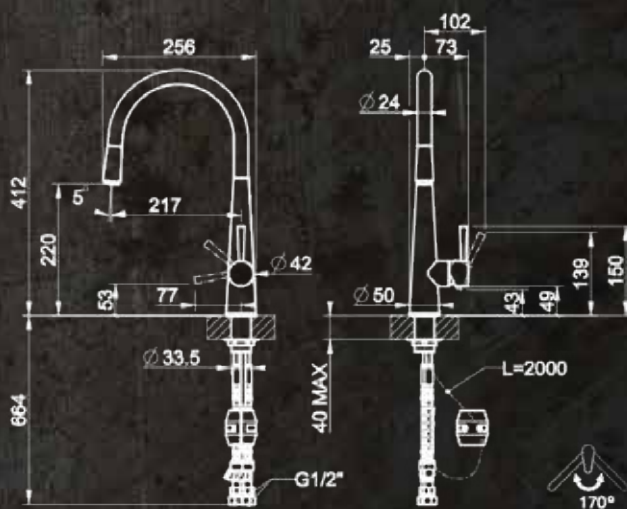

JUST

27

CHROME

BRUSHED NICKEL
(BN)

20577
20577BN

- Sink mixer swivelling spout and pull-down single jet spray
- Mixer hole 33.5mm
- Rotation spout 170°
- Cartridge diameter Ø 35mm
- WELS: 5 Star, 6.0L/min
- WELS Registration T31036