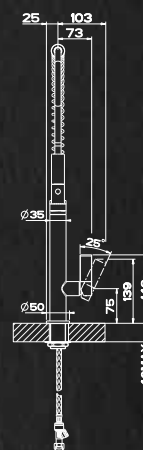

- Sink mixer swivelling spout
- Mixer hole 33.5mm
- Rotation spout 360°
- Cartridge diameter Ø 25 mm
- WELS rating: 4 Star, 7.0L/min
- WELS Registration #T32105

49

CHROME

BRUSHED NICKEL
(BN)

BLACK (B)

PROTON

BRUSHED NICKEL
(BN)

29811
29811BN

- Sink mixer swivelling spout and pull-out single jet spray
- Mixer hole 33.5mm
- Rotation spout 360°
- Cartridge diameter Ø 25 mm
- WELS rating: 4 Star, 7.5L/min
- WELS Registration #T24574

23543
23543BN

- Sink mixer swivelling spout & pull-out dual function spray
- Mixer hole 33.5mm
- Rotation spout 360°
- Cartridge diameter Ø 25 mm
- WELS rating: 5 Star, 6.0L/min
- WELS Registration #T30051