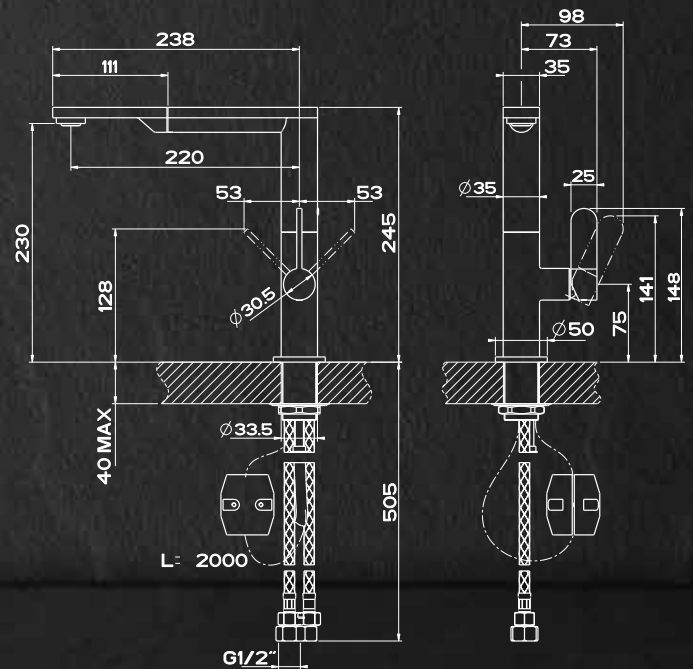

- Sink mixer swivelling spout and pull-out single jet spray
- Mixer hole 33.5mm
- Rotation spout 360°
- Cartridge diameter Ø 25 mm
- WELS rating: 4 Star, 7.5L/min
- WELS Registration #T25575

CHROME

BRUSHED NICKEL
(BN)