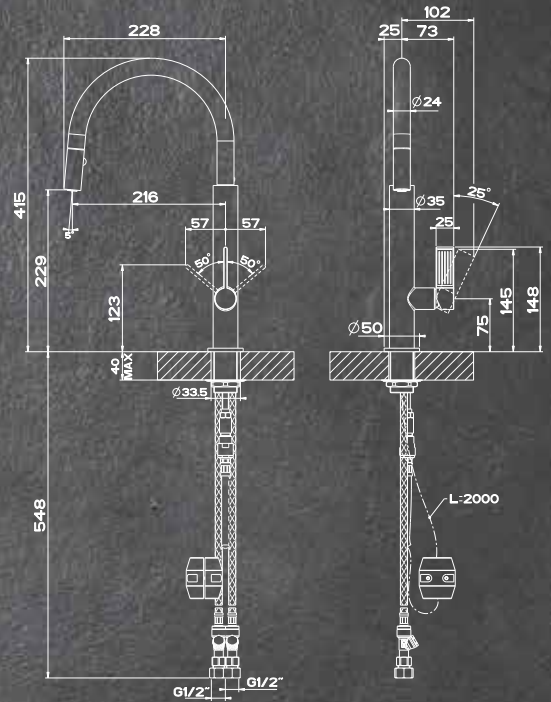

37064
37064BN
37064 chrome/white
37064 chrome/black

- Sink mixer swivelling spout and pull-out dual jet spray
- Mixer hole 33.5mm
- Rotation spout 360°
- Cartridge diameter Ø 25 mm
- WELS rating: 5 Star, 6.0L/min
- WELS Registration #T31062

CHROME

BRUSHED NICKEL
(BN)

CHROME/
BLACK

CHROME/
WHITE