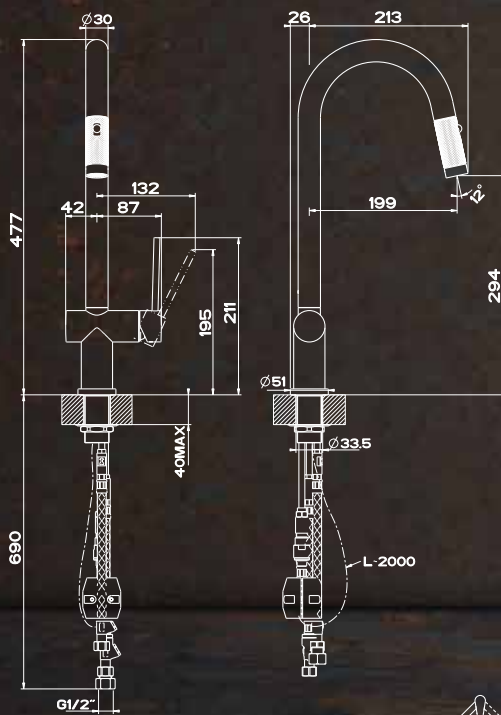

O

00950

FINISHES

CHROME

OXYGENE HT

COLLECTION

00950

- Sink sloping mixer swivelling spout
- Dual function spray
- Mixer hole 33.5mm
- Rotation spout 360°
- Cartridge diameter $\varnothing 25$ mm
- WELS 5 star, 5.0L/min
- WELS Registration #T30965