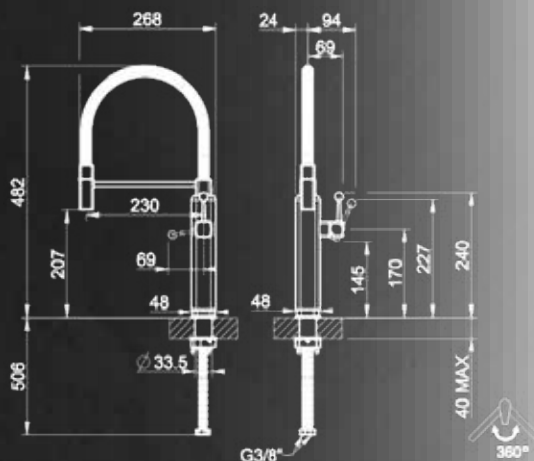

GLOSSY RED (R)

GLOSSY BLACK (GB)

GLOSSY WHITE (GW)

60061GB

60061GW

60061R

- Semi-professional sink mixer swivelling spout
- and single jet spray
- Mixer hole Ø 35mm
- Rotation spout 360°
- Cartridge Ø 25mm
- WELS 5 Star, 6.0L/min
- WELS Registration #T32119