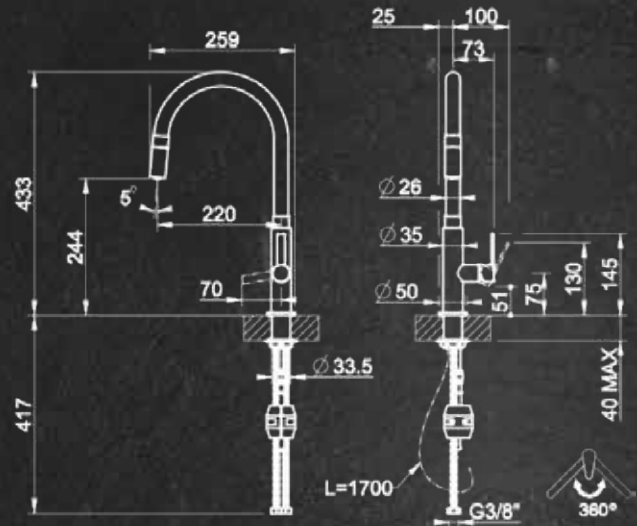

MESH

60003BNB