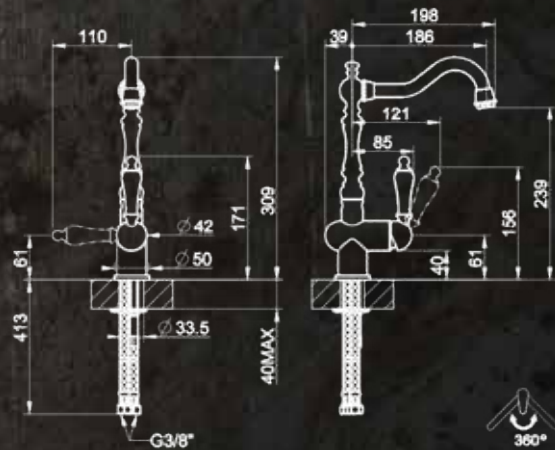

MANANCE

COLLECTION