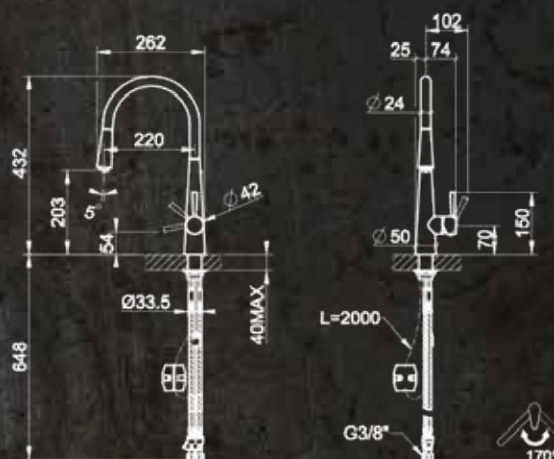

BRUSHED NICKEL
(BN)

JUST

COLOR

20587
20587BN

- Sink mixer swivelling spout and pull-down single jet spray - Depending on the water temperature changeable colour led
- Mixer hole 33,5mm
- Rotation spout 170°
- Cartridge diameter Ø 35mm
- WELS: 5 Star, 5.0L/min
- WELS Registration T28824