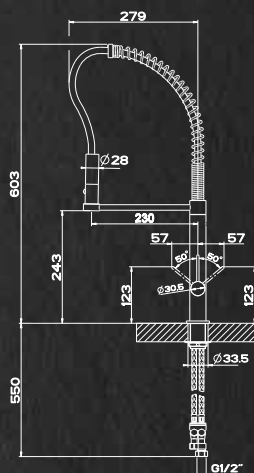

- Sink mixer swivelling spout & pull-out dual function spray
- Mixer hole 33.5mm
- Rotation spout 360°
- Cartridge diameter Ø 25 mm
- WELS rating: 5 Star, 6.0L/min
- WELS Registration #T30051