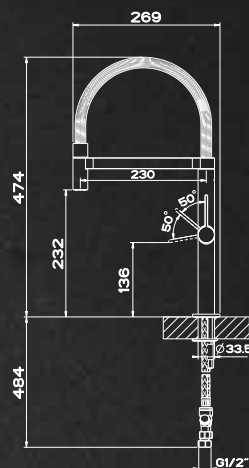

BRUSHED NICKEL
(BN)

29811
29811BN

- Sink mixer swivelling spout and pull-out single jet spray
- Mixer hole 33.5mm
- Rotation spout 360°
- Cartridge diameter Ø 25 mm
- WELS rating: 4 Star, 7.5L/min
- WELS Registration #T24574