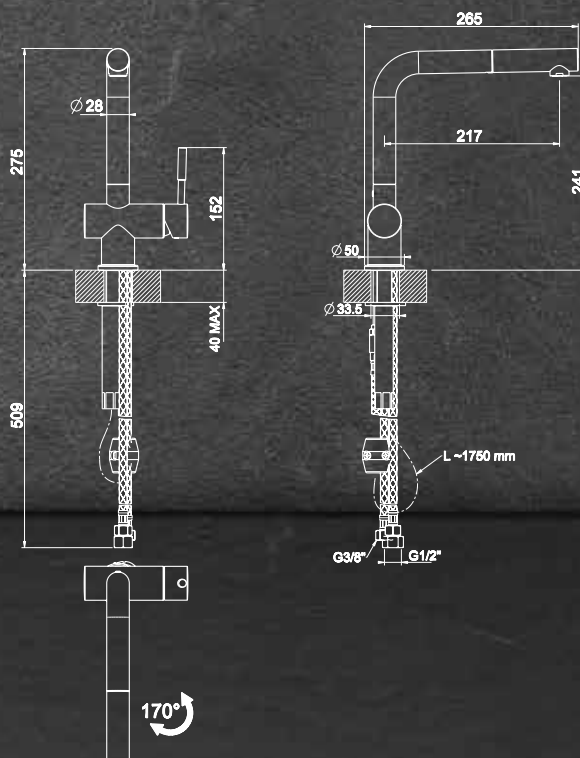

- Sink mixer swivelling spout and pull-down double jet spray
- Mixer hole $\varnothing$ 33.5mm
- Rotation spout 360°
- Cartridge $\varnothing$ 25mm
- WELS rating: 4 Star, 6.5L/min
- WELS Registration #T09381