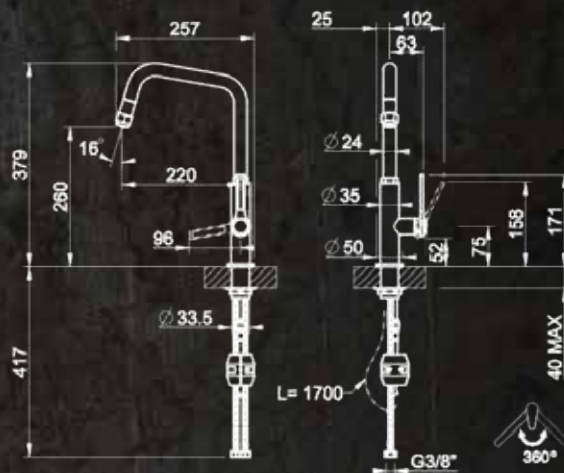

60053

60053BN
60053B
60053BMB
60053COB