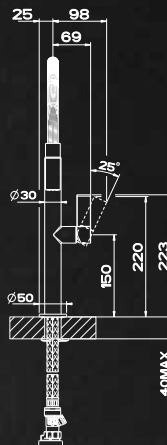

- Sink mixer swivelling spout
- Mixer hole 33.5mm
- Rotation spout 360°
- Cartridge diameter Ø 25 mm
- WELS rating: 4 Star, 7.0L/min
- WELS Registration #T32105

49

CHROME

BRUSHED NICKEL
(BN)

BLACK (B)

PROTON

BRUSHED NICKEL
(BN)

29811
29811BN

- Sink mixer swivelling spout and pull-out single jet spray
- Mixer hole 33.5mm
- Rotation spout 360°
- Cartridge diameter Ø 25 mm
- WELS rating: 4 Star, 7.5L/min
- WELS Registration #T24574