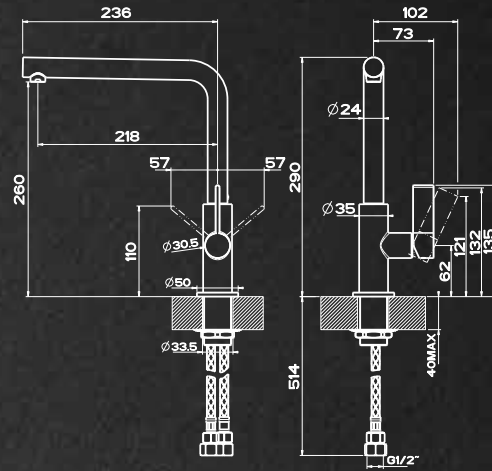

17051

17051BN
17051 chrome/white
17051 chrome/black

- Sink mixer swivelling spout
- Mixer hole 33.5mm
- Rotation spout 360°
- Cartridge diameter Ø 25 mm
- WELS rating: 4 Star, 7.5L/min
- WELS Registration #T25426

17053

17053BN
17053 chrome/white
17053 chrome/black

- Sink mixer swivelling spout with pull out
- Mixer hole 33.5mm
- Rotation spout 360°
- Cartridge diameter Ø 25 mm
- WELS rating: 5 Star, 6.0L/min
- WELS Registration #T25477