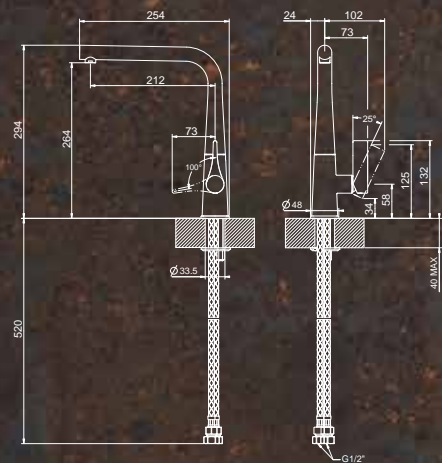

17153
17013BN
17153B

- Sink mixer swivelling spout and pull-out single jet spray
- Mixer hole 33.5mm
- Rotation spout 360°
- Cartridge diameter Ø 25 mm
- WELS rating: 5 Star, 6.0L/min
- WELS Registration #T30088

17175
17175BN
17175B

- Sink mixer swivelling spout
- Mixer hole 33.5mm
- Rotation spout 360°
- Cartridge diameter Ø 25 mm
- WELS rating: 4 Star, 7.0L/min
- WELS Registration #T32105