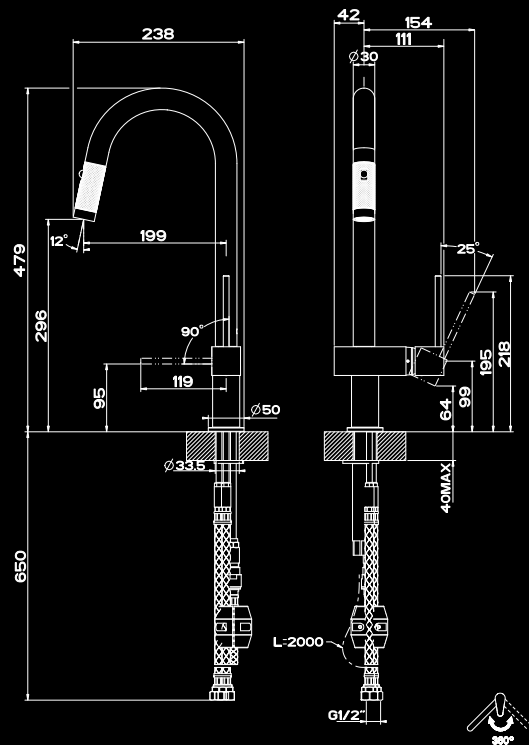

QUADRO

HI TECH COLLECTION

CHROME

16774

- Sink sloping mixer swivelling spout
- Dual function spray
- Mixer hole 33.5mm
- Rotation spout 360°
- Cartridge diameter Ø 25mm
- WELS 5 star, 5.0L/min
- WELS Registration #T30964