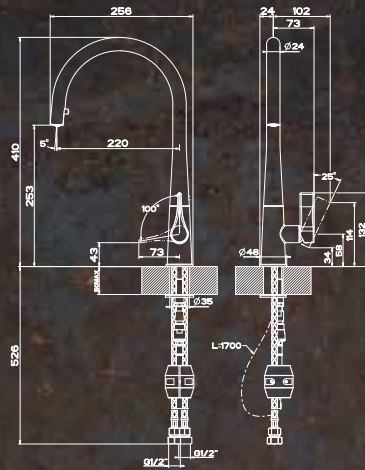

- Sink mixer swivelling spout
- Mixer hole 33.5mm
- Rotation spout 360°
- Cartridge diameter Ø 35mm
- WELS 4 star, 7.5L/min
- WELS Registration #T30053

COLLECTION

NO
T
R
E

TECHNOLOGY FOR THE KITCHEN

17153

- Sink mixer swivelling spout and pull-out single jet spray
- Mixer hole 33.5mm
- Rotation spout 360°
- Cartridge diameter Ø 25 mm
- WELS rating: 5 Star, 6.0L/min
- WELS Registration #T30088

17175
17175BN
17175B