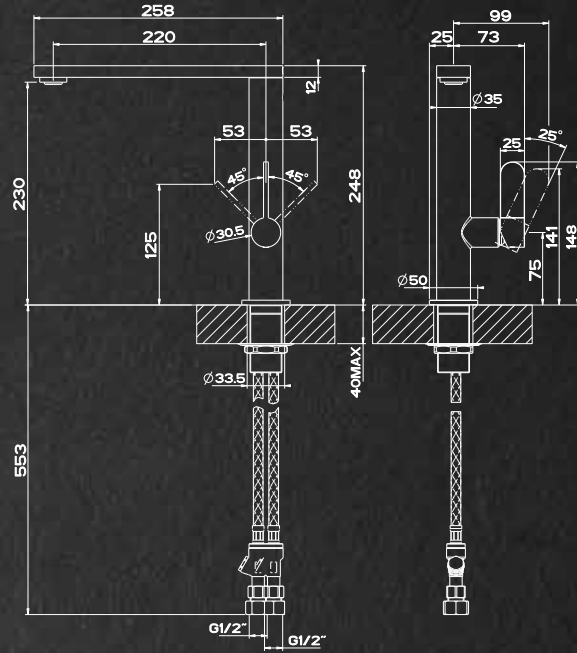

17073
17073BN

- Sink mixer swivelling spout and pull-out single jet spray
- Mixer hole 33.5mm
- Rotation spout 360°
- Cartridge diameter Ø 25 mm
- WELS rating: 4 Star, 7.5L/min
- WELS Registration #T25575