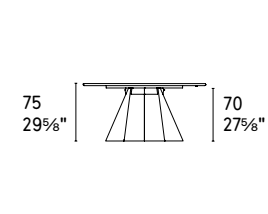

CS4113-FD 160
CS4113-FD 160 MTO new

CS4113-FD 80

OPTIONAL
Vassoio girevole "Lazy Susan"
"Lazy Susan" rotating tray