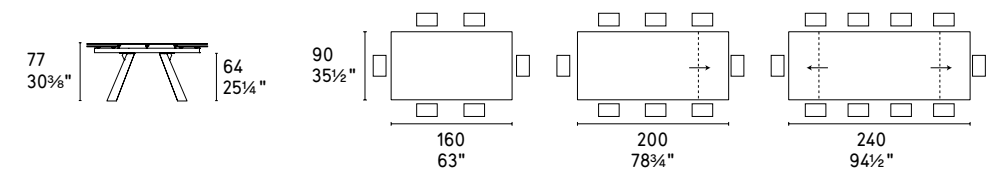

OPTIONAL
Vassoio girevole "Lazy Susan"
"Lazy Susan" rotating tray

CS4115-FS 200

CS4115-FS 250

CS4114-S 165
CS4114-S 165 MTO new

CS4114-S 200
CS4114-S 200 MTO new

CS4114-R 160
CS4114-R 160 MTO new

CS4114-R 200
CS4114-R 200 MTO new