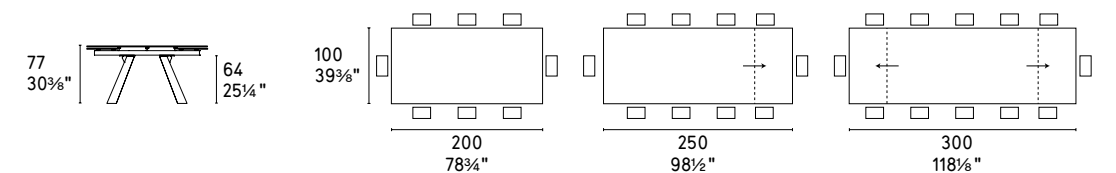

OPTIONAL
Vassoio girevole "Lazy Susan"
"Lazy Susan" rotating tray

CS4115-FS 200

CS4115-FS 250

CS4114-S 165
CS4114-S 165 MTO new

CS4114-S 200
CS4114-S 200 MTO new

CS4114-R 160
CS4114-R 160 MTO new

CS4114-R 200
CS4114-R 200 MTO new