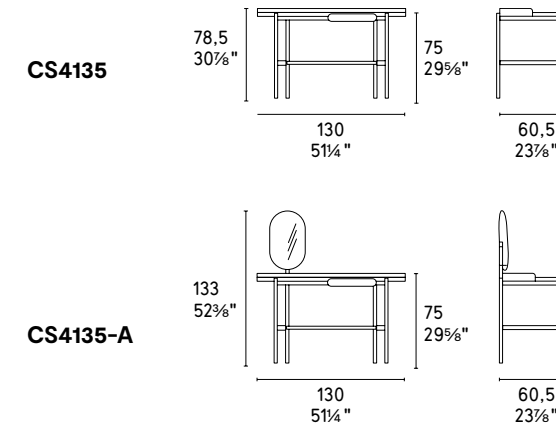

NOTA Per le combinazioni disponibili consultare il listino prezzi · NOTE Please check all available combinations in the price list.