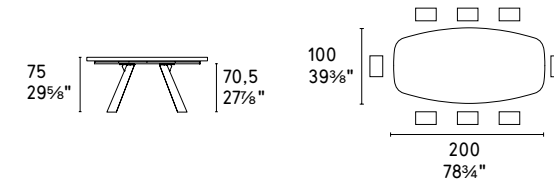

OPTIONAL
Vassoio girevole "Lazy Susan"
"Lazy Susan" rotating tray

CS4115-FS 200

CS4115-FS 250

CS4114-S 165
CS4114-S 165 MTO new

CS4114-S 200
CS4114-S 200 MTO new

CS4114-R 160
CS4114-R 160 MTO new

CS4114-R 200
CS4114-R 200 MTO new