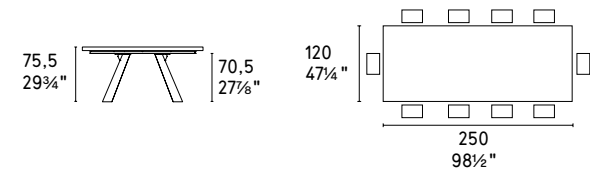

CS4115-FR 250
CS4115-FR 250 MTO new