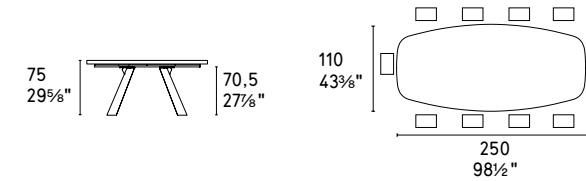

OPTIONAL
Vassoio girevole "Lazy Susan"
"Lazy Susan" rotating tray

CS4115-FS 200

CS4115-FS 250

CS4114-S 165
CS4114-S 165 MTO new

CS4114-S 200
CS4114-S 200 MTO new

CS4114-R 160
CS4114-R 160 MTO new

CS4114-R 200
CS4114-R 200 MTO new