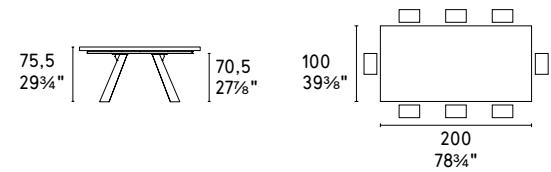

CS4115-FR 200
CS4115-FR 200 MTO new