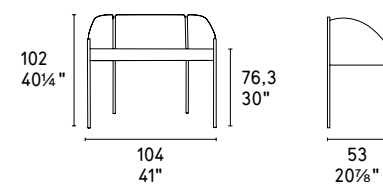

NOTA Per le combinazioni disponibili consultare il listino prezzi - **NOTE** Please check all available combinations in the price list.