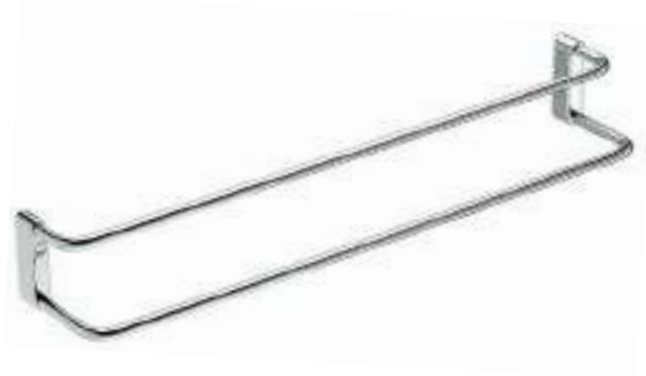

S-02
Jabonera pared
Wall soap dish
ø12,5x15x7

S-03
Posavasos pared
Wall glass holder
ø10x13x16,5

S-07
Toallero bidé
Bidet towel bar
18x7x7

S-44/99/55

Toallero barra doble
Double bar towel rail

60/50/40x10x7