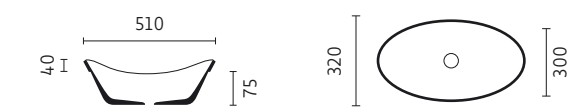

VERONA SEMI

Ref.: 174

	LAVABO			TAPA PERIMETRAL			
	DURIAN	SELECT MATE	METALIZ.	DURIAN	COMPACT	MÁRMOL	PORCELÁ.
65x35x16h.				---	---	---	---

GENOVA SEMI

Ref.: 175

	LAVABO			TAPA PERIMETRAL			
	DURIAN	SELECT MATE	METALIZ.	DURIAN	COMPACT	MÁRMOL	PORCELÁ.
53x32x12,5h.				---	---	---	---